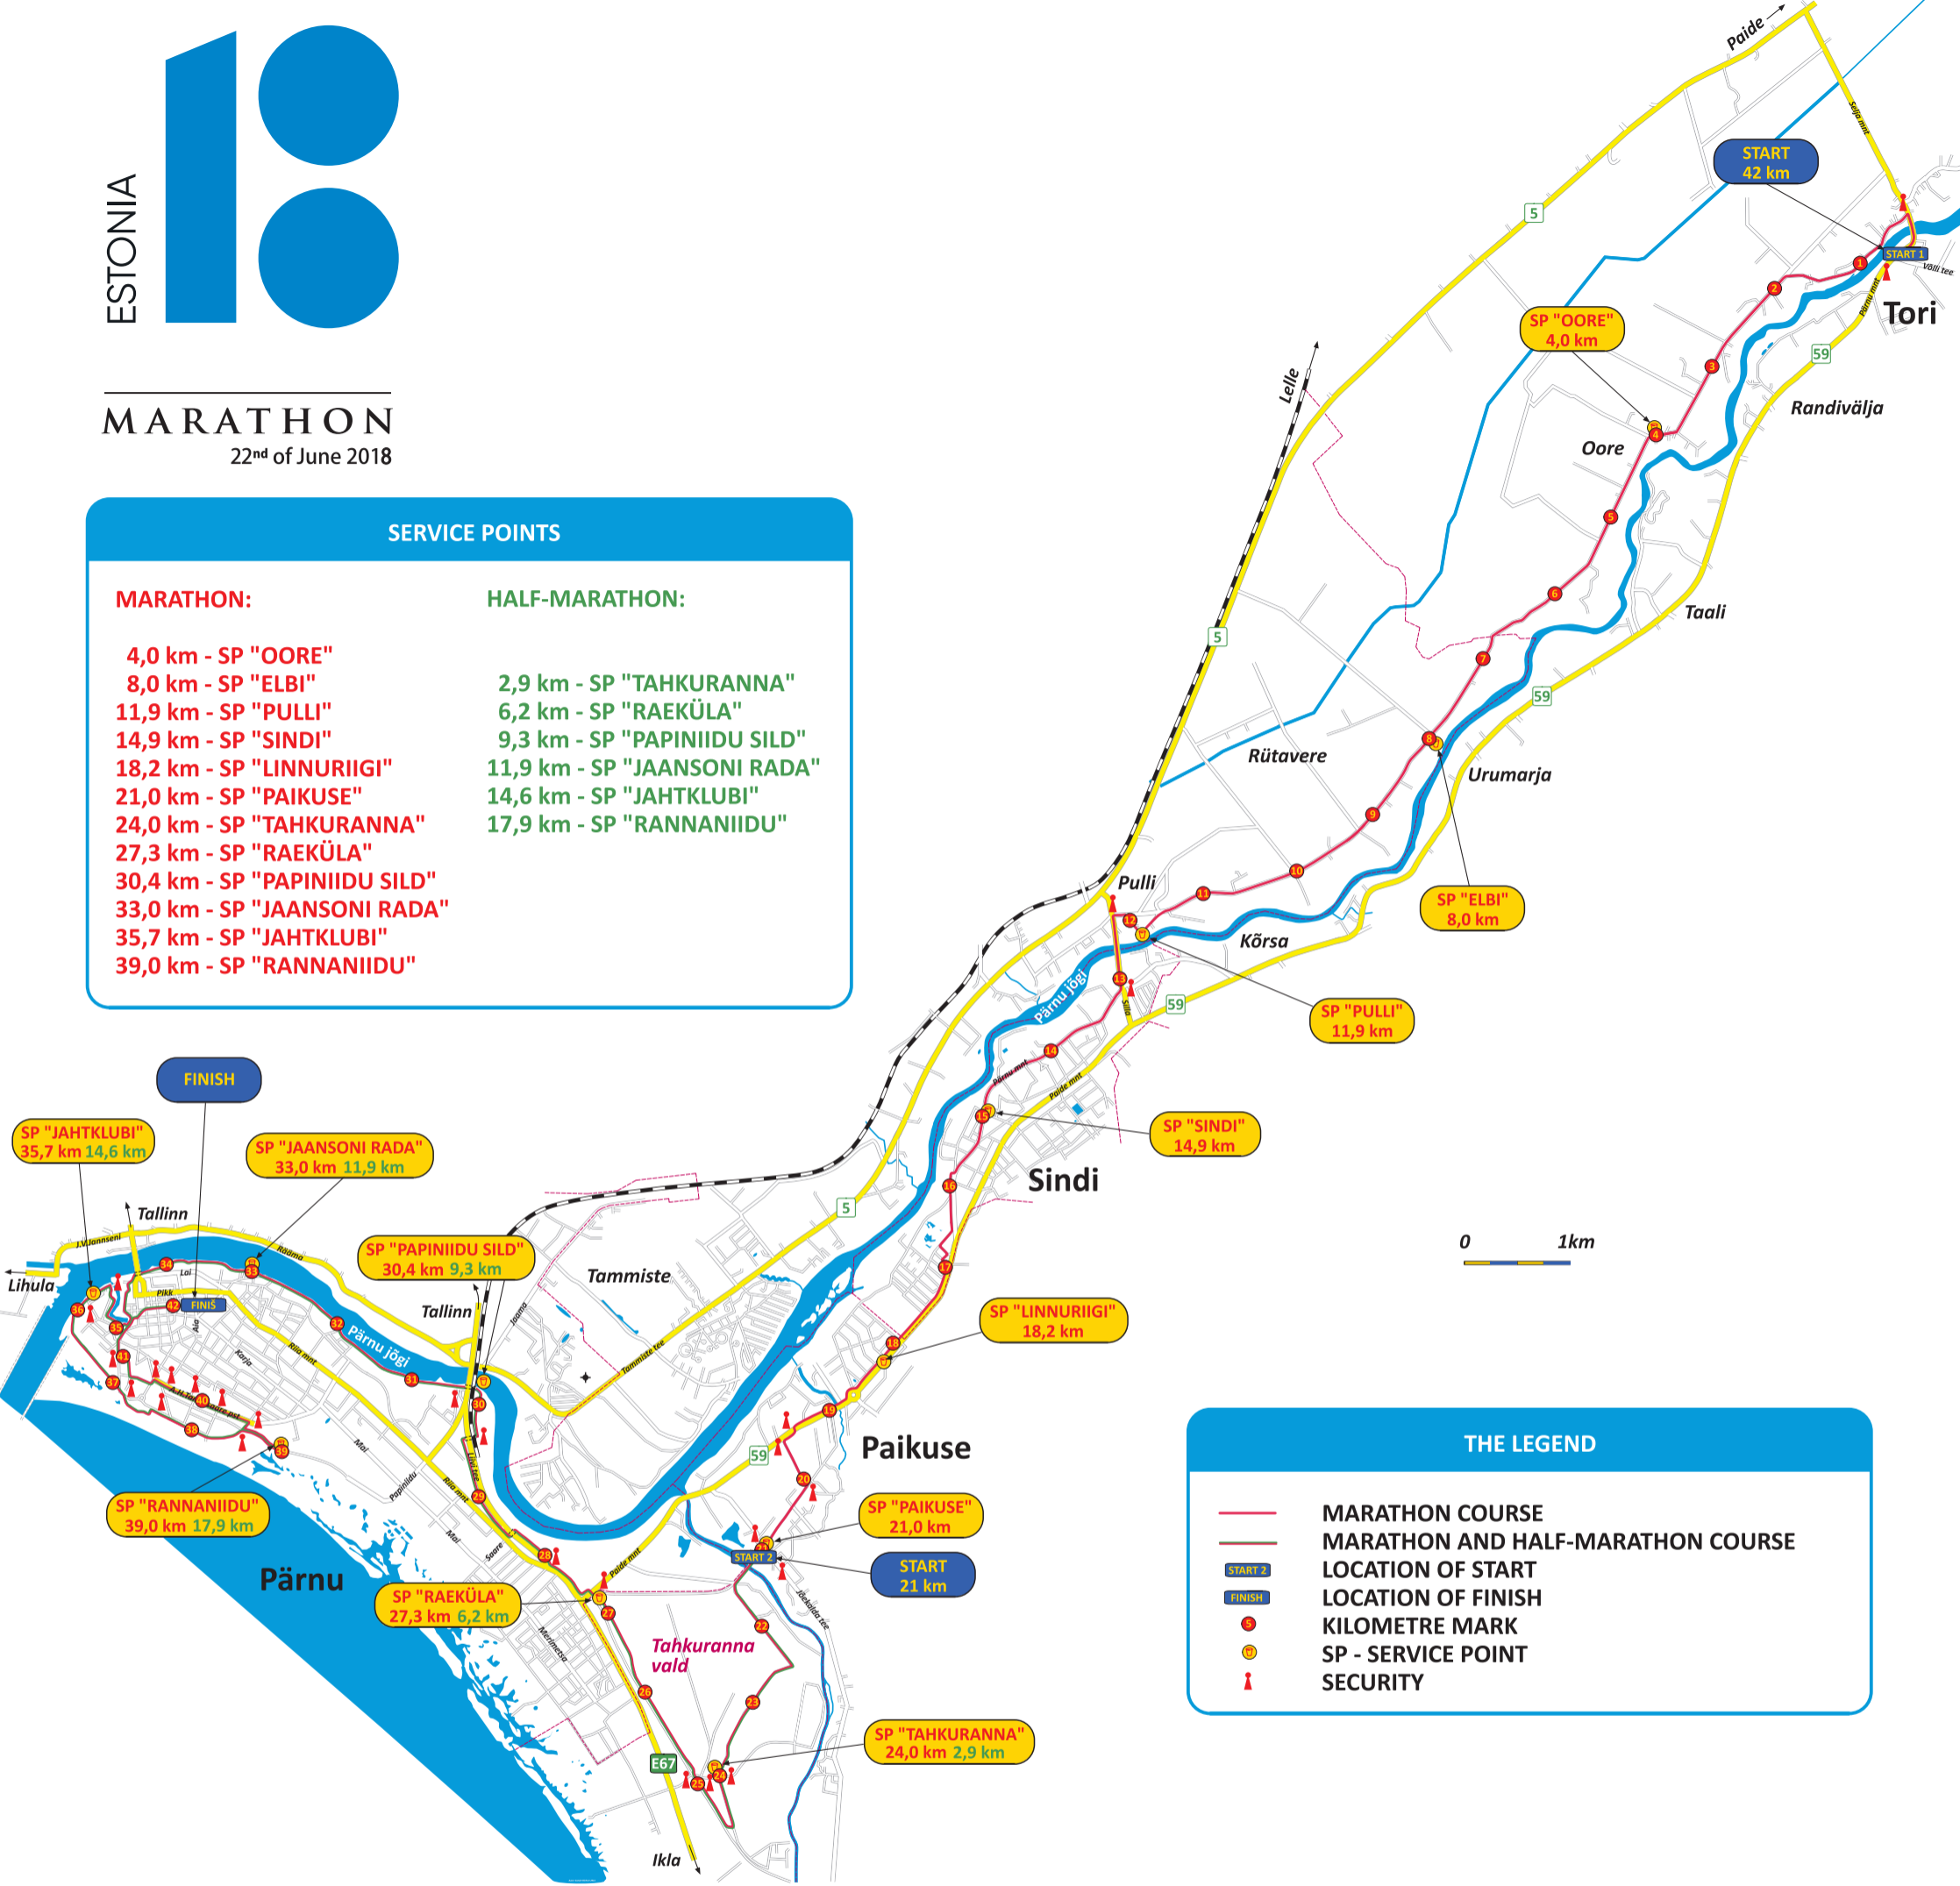

ESTONIA

MARATHON

22nd of June 2018

SERVICE POINTS

MARATHON:

- 4,0 km - SP "OORE"
- 8,0 km - SP "ELBI"
- 11,9 km - SP "PULLI"
- 14,9 km - SP "SINDI"
- 18,2 km - SP "LINNURIIGI"
- 21,0 km - SP "PAIKUSE"
- 24,0 km - SP "TAHKURANNA"
- 27,3 km - SP "RAEKÜLA"
- 30,4 km - SP "PAPINIIDU SILD"
- 33,0 km - SP "JAANSONI RADA"
- 35,7 km - SP "JAHTKLUBI"
- 39,0 km - SP "RANNANIIDU"

HALF-MARATHON:

- 2,9 km - SP "TAHKURANNA"
- 6,2 km - SP "RAEKÜLA"
- 9,3 km - SP "PAPINIIDU SILD"
- 11,9 km - SP "JAANSONI RADA"
- 14,6 km - SP "JAHTKLUBI"
- 17,9 km - SP "RANNANIIDU"

0 1km

THE LEGEND

- MARATHON COURSE
- MARATHON AND HALF-MARATHON COURSE
- START 2 LOCATION OF START
- FINISH LOCATION OF FINISH
- KILOMETRE MARK
- SP - SERVICE POINT
- ⚠ SECURITY

START OF MARATHON

START OF HALF-MARATHON