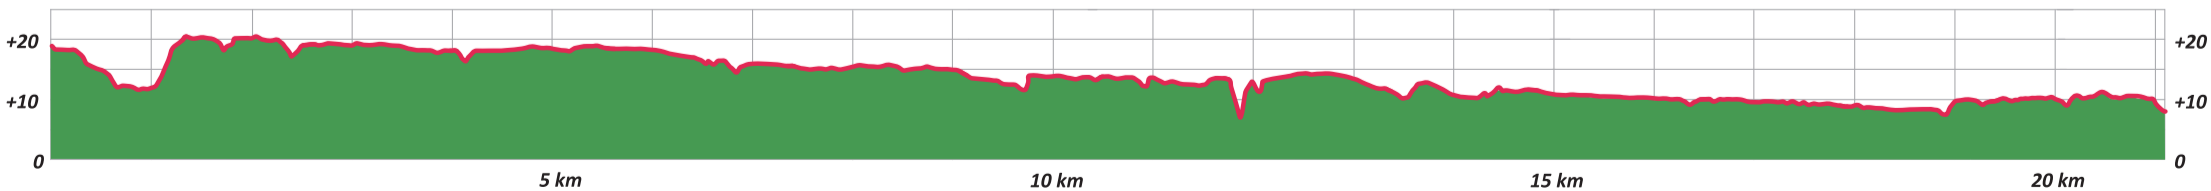

HALF-MARATHON:

- 2,9 km - SP "TAHKURANNA"
- 6,2 km - SP "RAEKÜLA"
- 9,3 km - SP "PAPINIIDU SILD"
- 11,9 km - SP "JAANSONI RADA"
- 14,6 km - SP "JAHTKLUBI"
- 17,9 km - SP "RANNANIIDU"

0 1km

THE LEGEND

- MARATHON COURSE
- MARATHON AND HALF-MARATHON COURSE
- START 2 LOCATION OF START
- FINISH LOCATION OF FINISH
- KILOMETRE MARK
- SP - SERVICE POINT
- ⚠ SECURITY

START OF MARATHON

START OF HALF-MARATHON